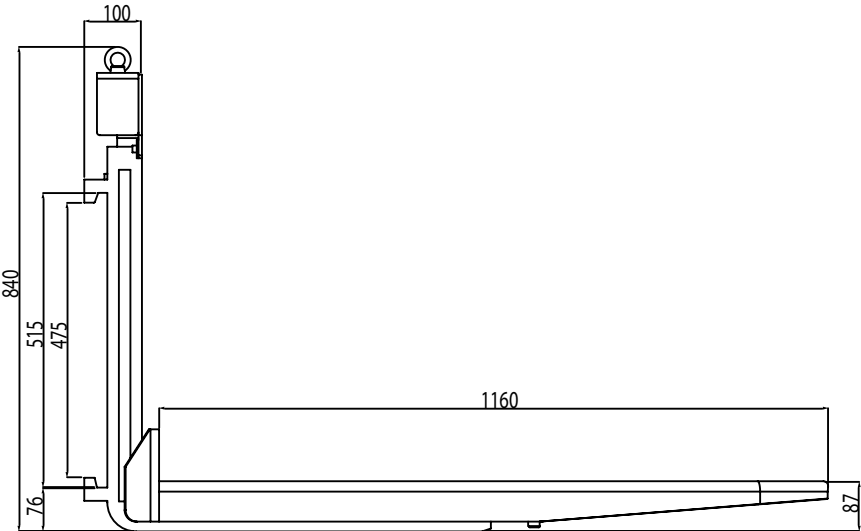

LTF1125

left fork

right fork

dimensions in mm

LTF1150

left fork

right fork

dimensions in mm