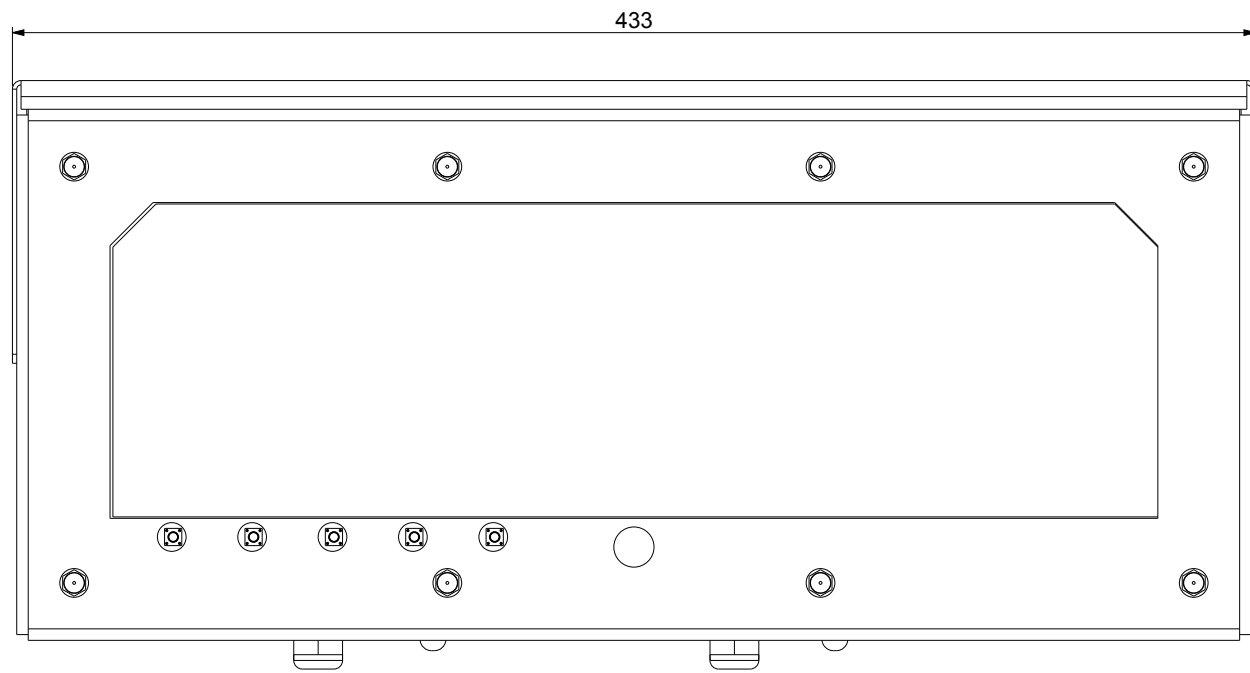

**"DGT100" - MAXI WEIGHT INDICATOR-REPEATER**

Dimensions in mm

DGT100V Dimensions in mm

DGT100S Dimensions in mm

# DGT100 MOUNTING CONFIGURATION

---

## Wall mounting