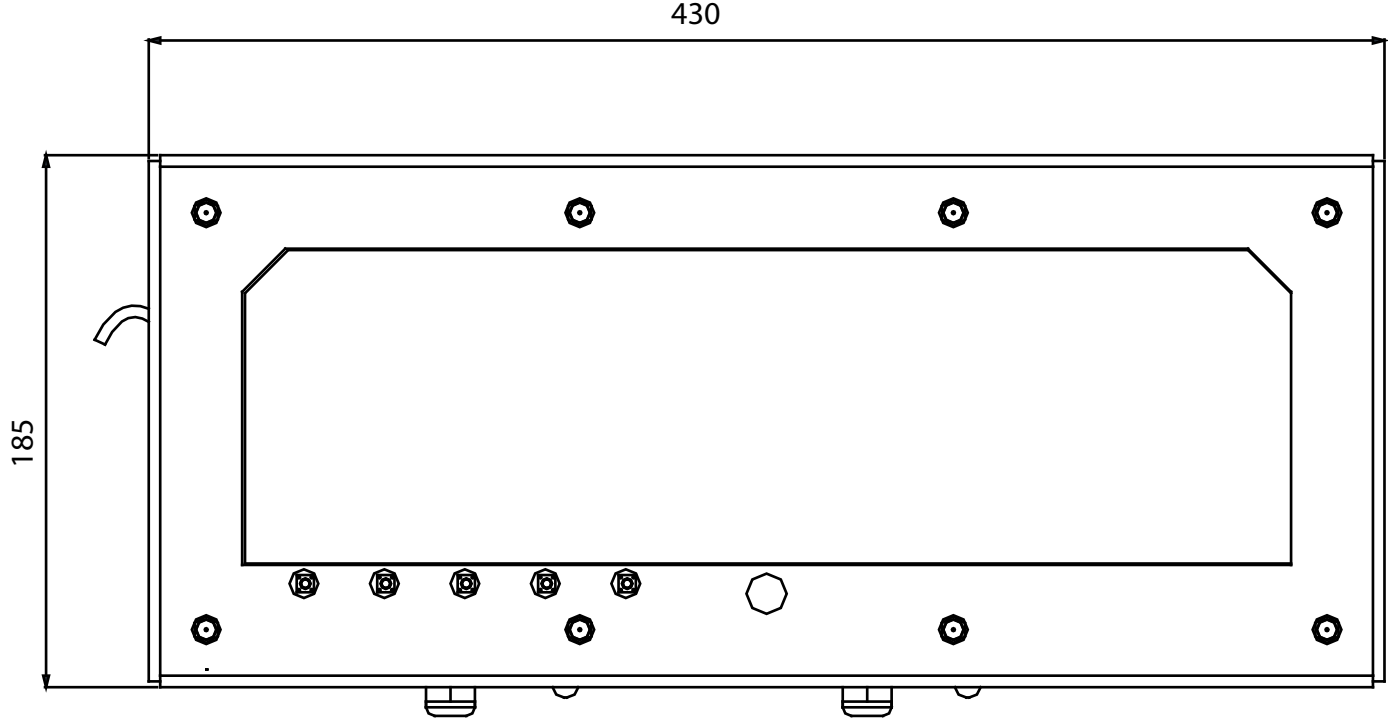

**"DGT100" - MAXI WEIGHT INDICATOR-REPEATER**

Dimensions in mm

DGT100V Dimensions in mm

DGT100S Dimensions in mm

# DGT100 MOUNTING CONFIGURATION

---

## Wall mounting