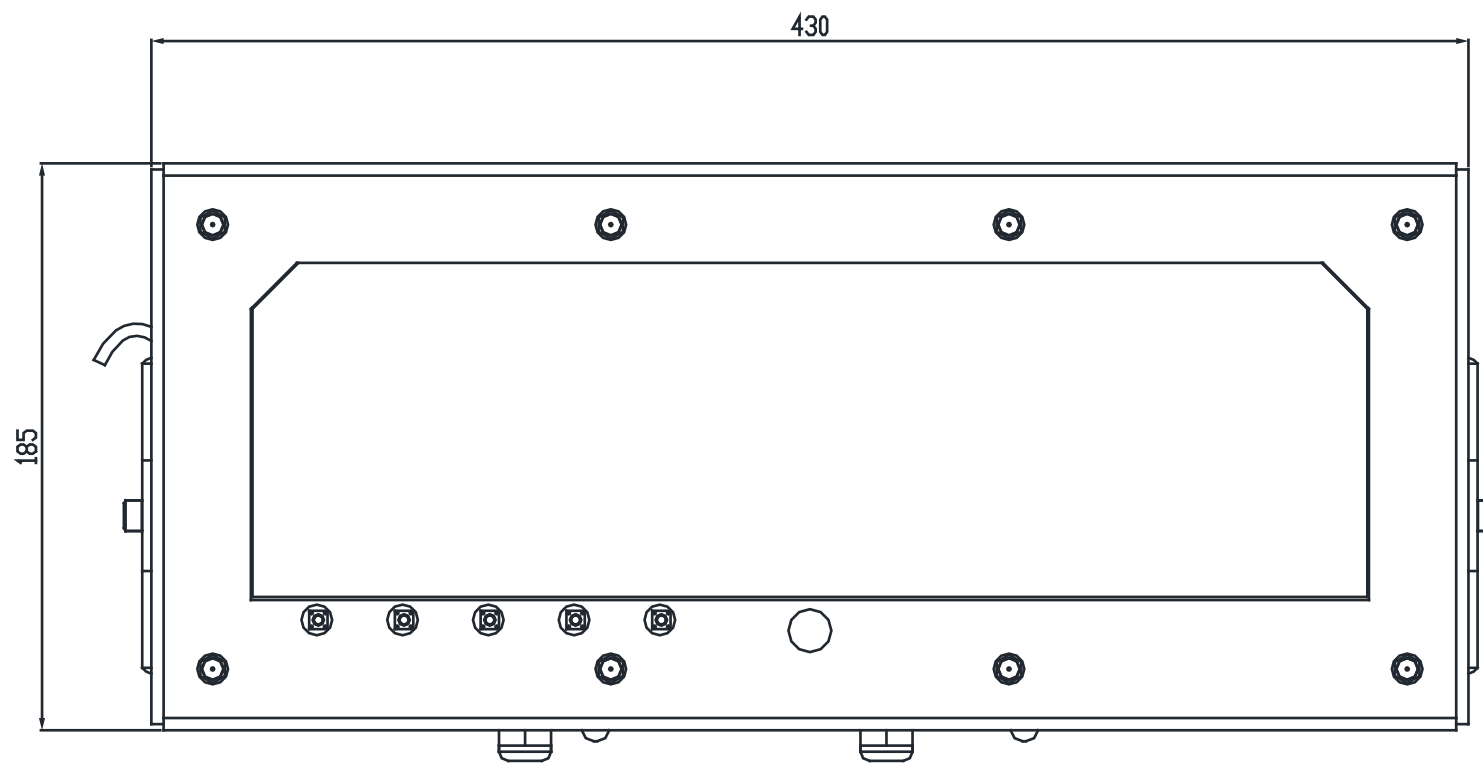

**"DGT100" - MAXI WEIGHT INDICATOR-REPEATER**

Dimensions in mm

DGT100V Dimensions in mm

DGT100S Dimensions in mm

# DGT100 MOUNTING CONFIGURATION

---

## Wall mounting