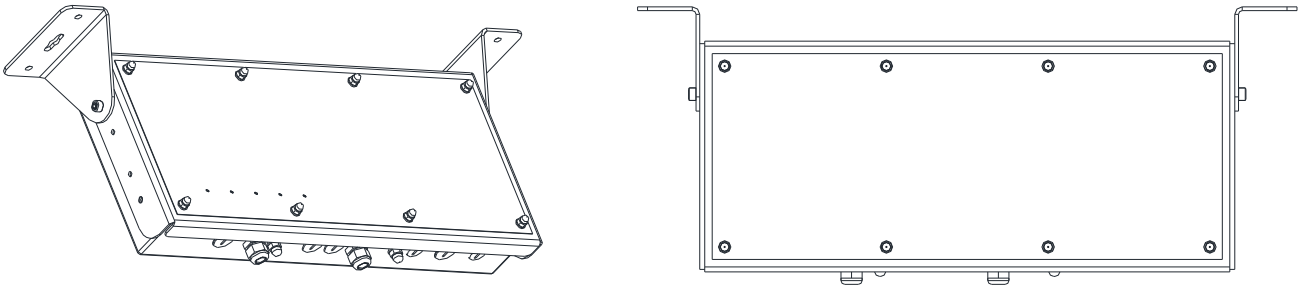

Desk mounting