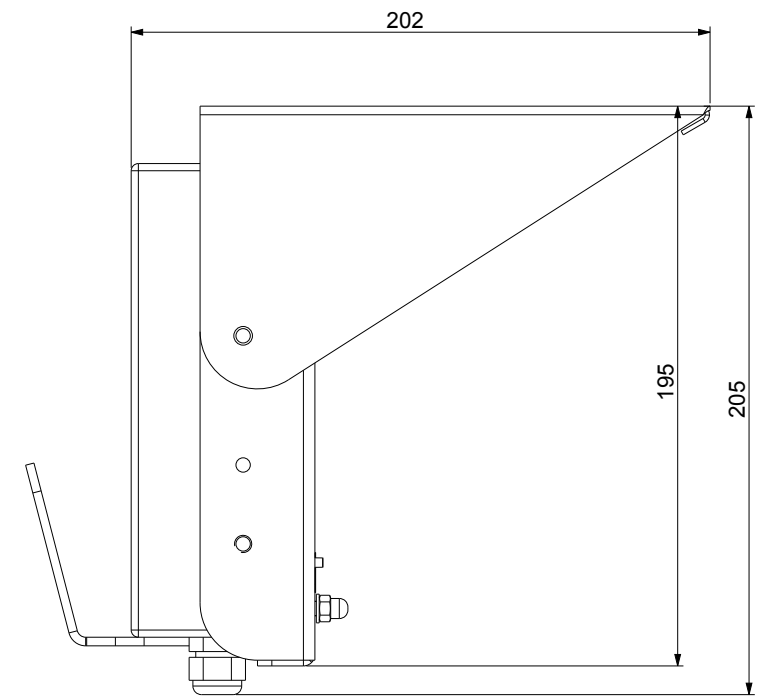

**"DGT100" - MAXI WEIGHT INDICATOR-REPEATER**

Dimensions in mm

DGT100V Dimensions in mm

DGT100S Dimensions in mm

## Wall mounting