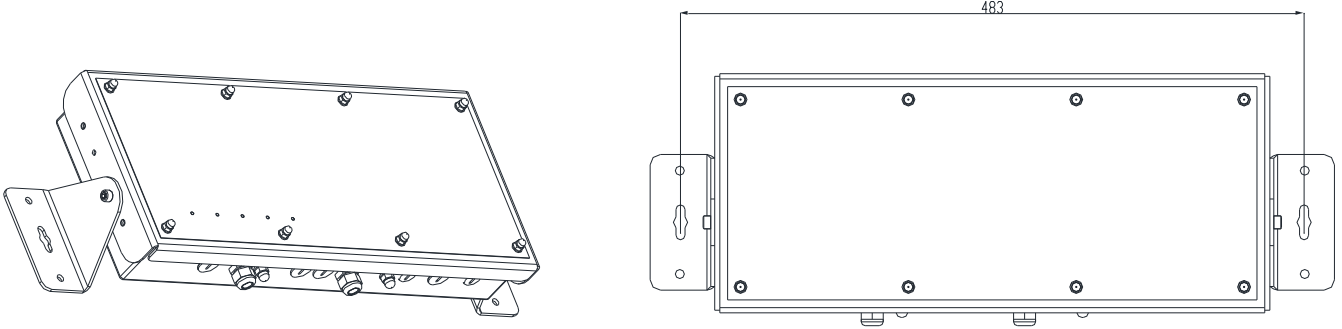

**"DGT100" - MAXI WEIGHT INDICATOR-REPEATER**

Dimensions in mm

DGT100V Dimensions in mm

DGT100S Dimensions in mm

# DGT100 MOUNTING CONFIGURATION

---

## Wall mounting