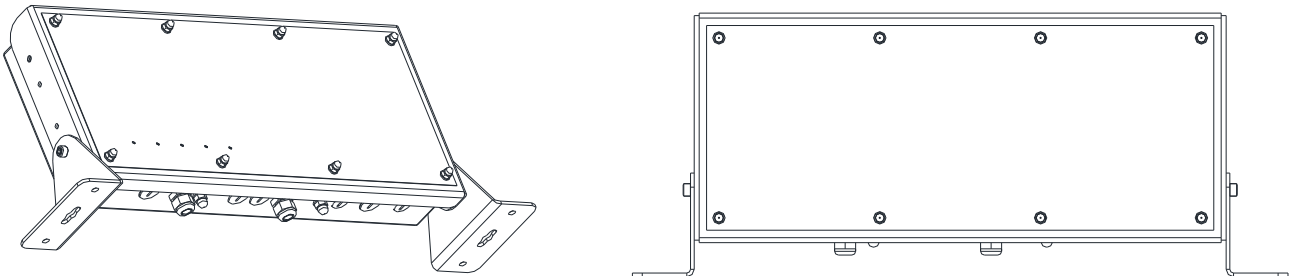

Protection visor against sun mounting